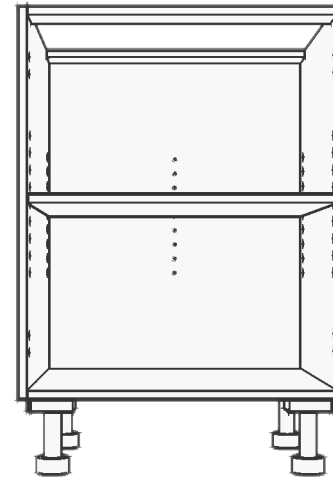

CABINET: 600W BASE CABINET

TOP

FRONT

SIDE

BACK

COPYRIGHT 2018 - KEVIN SORBY - [HTTPS://RENOMART.COM.AU](https://renomart.com.au)