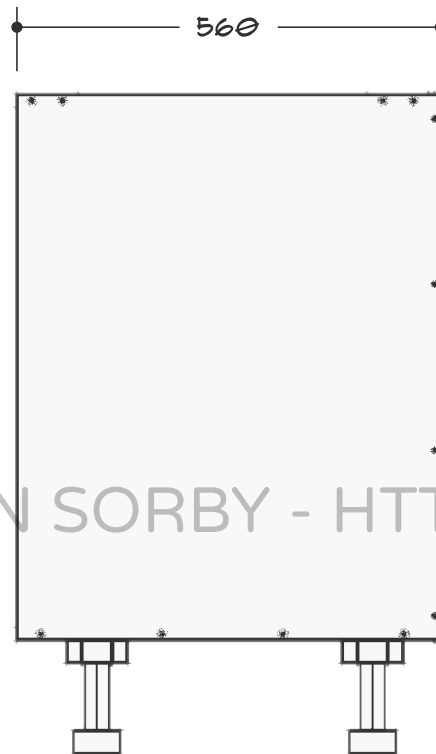

CABINET: 600W BASE CABINET

TOP

FRONT

SIDE

BACK

COPYRIGHT 2018 - KEVIN SORBY - [HTTPS://RENOMART.COM.AU](https://renomart.com.au)