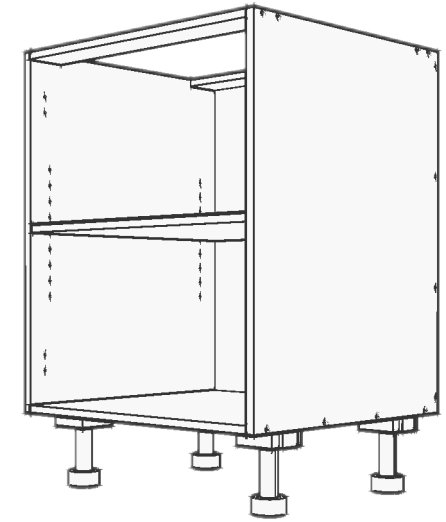

CABINET: 600W BASE CABINET

TOP

FRONT

SIDE

BACK

COPYRIGHT 2018 - KEVIN SORBY - [HTTPS://RENOMART.COM.AU](https://renomart.com.au)