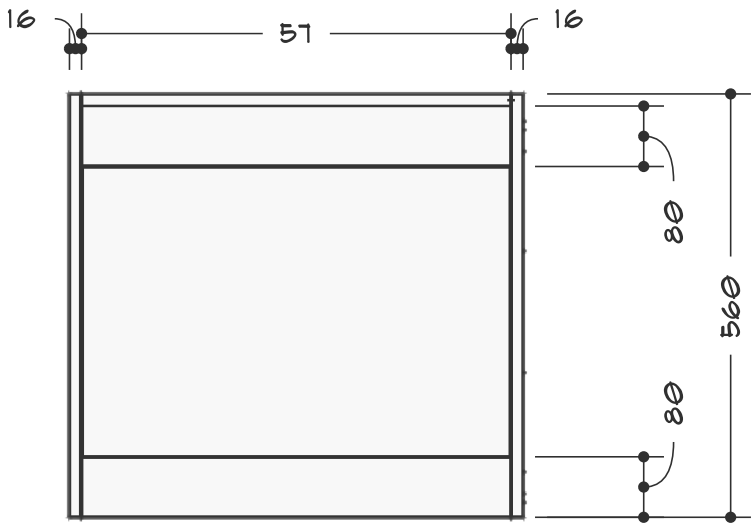

CABINET: 600W BASE CABINET

TOP

FRONT

SIDE

BACK

COPYRIGHT 2018 - KEVIN SORBY - [HTTPS://RENOMART.COM.AU](https://renomart.com.au)