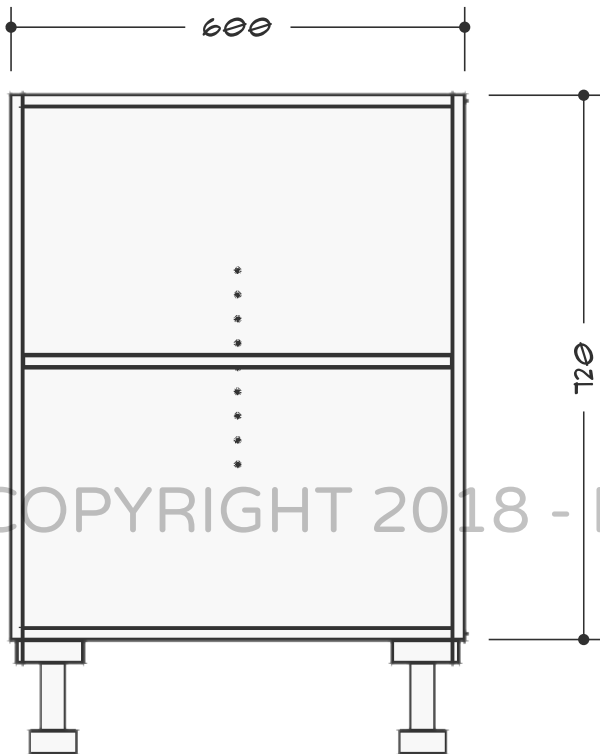

CABINET: 600W BASE CABINET

TOP

FRONT

SIDE

BACK

COPYRIGHT 2018 - KEVIN SORBY - [HTTPS://RENOMART.COM.AU](https://renomart.com.au)