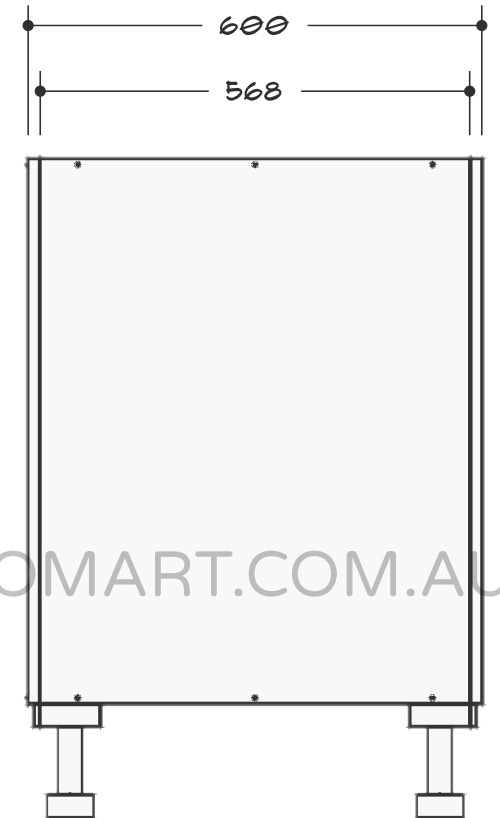

CABINET: 600W BASE CABINET

TOP

FRONT

SIDE

BACK

COPYRIGHT 2018 - KEVIN SORBY - [HTTPS://RENOMART.COM.AU](https://renomart.com.au)